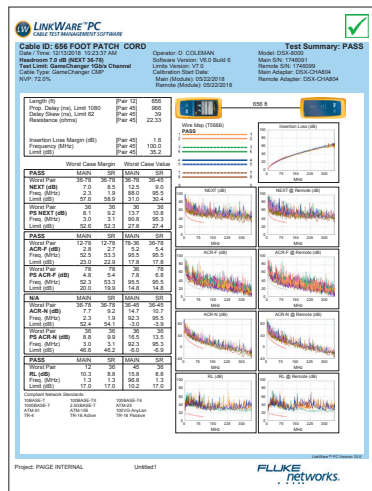

Want a closer look?
Scan this QR code.

An example of a passing result, on a 656 foot channel.

UL Verified

Don't just take our word for it, UL has independently verified the GameChanger's abilities! Learn more at verify.ul.com

**Cat 6 cable
delivers 2.5 Gbps
& 90W PoE across
200 meters**

Save Time	Save Money	Save Hassle
↓ Hardware	↓ Trades	↓ Points of Failure
↓ Terminations	↓ Extenders	↓ Risk
↓ Touch Points	↓ IDFs	↓ Labor

GameChanger Standard Part Numbers:

- 258310333 - Riser, Yellow w/ Black Stripe
- 258300336 - Plenum, Blue w/ White Stripe
- 258300310 - Plenum, White
- 258330804 - OSP, Black
- 258802404 - ITC-HL Class I, Division 1 Armored, Black