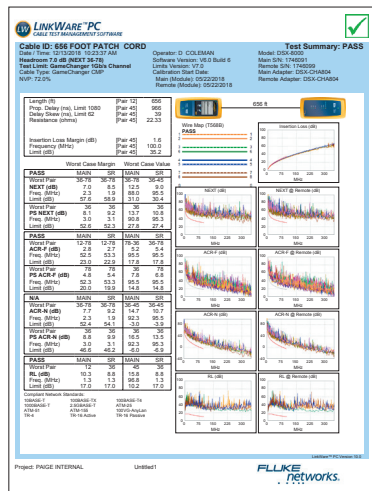

When the standard solution isn't enough

1Gb/s and PoE+ over 200 meters - That's a GameChanger

Frequently Asked Questions

WHAT'S THE MAXIMUM DISTANCE I CAN USE THE GAMECHANGER CABLE?

That depends on the power and bandwidth requirements of your application. At a minimum you can expect 1Gbps (and depending on your equipment up to 2.5Gbps) at 200 meters (656 feet) and you can expect 10 Mb/s at 259 meters (850 feet.) You can also expect to deliver 802.3bt Type 4 PoE up to 850 feet.

DOES THE GAMECHANGER WORK FOR ALL APPLICATIONS?

Yes, the GameChanger Cable is agnostic to the type of Ethernet traffic you are running. We have seen customers using GameChanger to solve long distance cabling issues for access points, surveillance cameras, VoIP phones, point of sale devices, access control, digital signage, PoE lighting and much more.

WHAT'S THE DIFFERENCE BETWEEN THE GAMECHANGER AND A STANDARD CAT6?

The Gamechanger has been designed with an increased gauge size, carefully designed twisting and specialty materials to be optimized for long distance Ethernet applications.

WHO IS HAVING SUCCESS WITH THE GAMECHANGER TODAY?

Several of the world's largest security integrators (6 out of the top 8) began deploying the GameChanger as early as 2016. Consultants and Engineers around the world have specified the Gamechanger as a critical part of their solutions for everything from airports to banks and parking structures to amusement parks.

IS THIS PATENTED?

Yes, GameChanger Cable has been awarded US Patent No. 10,453,589 as the sole manufacturer to produce and market a twisted-pair cable that supports both data and PoE applications to distances over 100m!

Field Certification

You can find GameChanger cable types and test limits in your favorite hand held testers from: