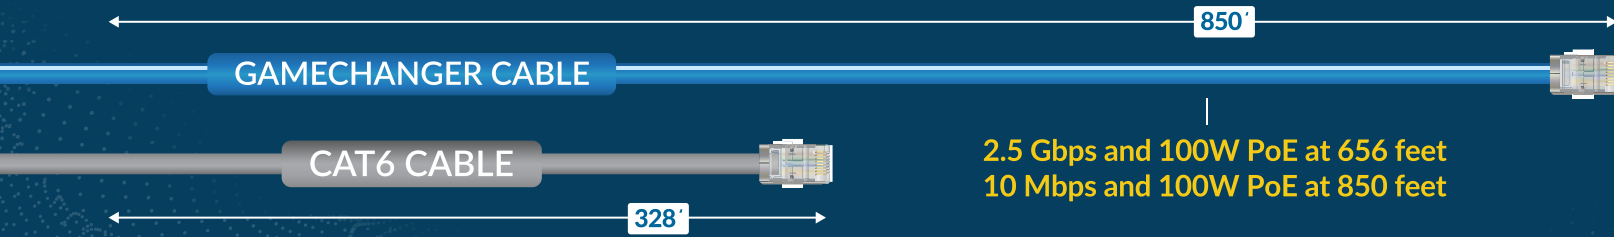

# GameChanger®

THE CAT6 THAT GOES TWICE AS FAR

Model Type	Part Number	Color	Package	UL Listing	UV Resistant	Suitable for Wet Locations	Direct Burial	600V Rating	Shielded	Armored	Hazardous Locations	Min. Operating Temp (C)	Max. Operating Temp (C)	Outer Diameter (in)	MSRP
Riser	258310333	Yellow	Box	CMR	✓							-20	+75	.238	\$563.99
Riser	258310311	Grey	Box	CMR	✓							-20	+75	.238	\$563.99
FT4	258440309	Green	Box	CMR FT4	✓							-20	+75	.238	\$615.99
Plenum	258300310	White	Box	CMP FT6	✓							-20	+105	.248	\$879.99
Plenum	258300336	Blue/White	Box	CMP FT6	✓							-20	+105	.248	\$879.99
Plenum	258300301	Orange	Box	CMP FT6	✓							-20	+105	.248	\$879.99
Plenum	258300303	Purple	Box	CMP FT6	✓							-20	+105	.248	\$879.99
Plenum	258300304	Black	Box	CMP FT6	✓							-20	+105	.248	\$879.99
Plenum	258300309	Green	Box	CMP FT6	✓							-20	+105	.248	\$879.99
Indoor/Outdoor	258950306	Blue	Box	CMP FT6	✓	✓						-40	+200	.208	\$1,199.99
OSP	258320804	Black	Box	N/A	✓	✓	✓					-45	+60	.305	\$1,195.99
OSP Shielded	258340804	Black	Box	CM	✓	✓	✓	✓	✓			-44	+80	.380	\$1,708.99
AIA OSP Shielded	258880845	White	Box	CM	✓	✓	✓	✓	✓	AIA		-44	+80	.380	\$3,779.99
CID1	258802404	Black	Box	ITC-HL	✓	✓				CCW	✓	-50	+90	.950	\$19.99/FT